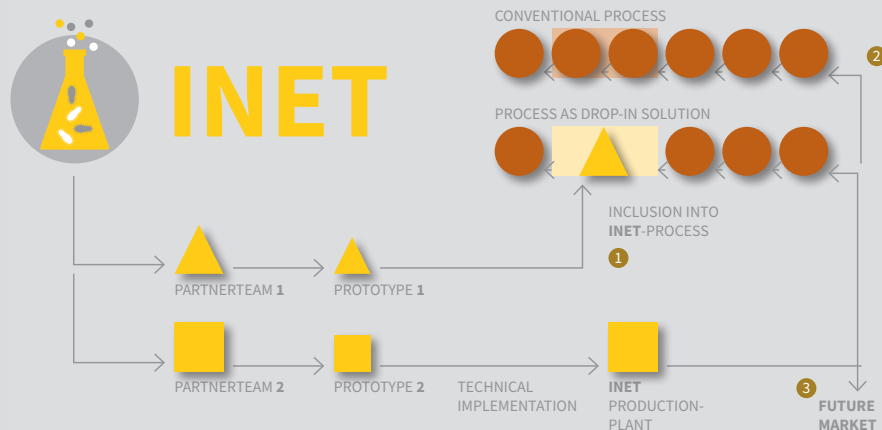

INET

Innovation Network
Enzyme Technology

Supported by:

on the basis of a decision
by the German Bundestag

INET – creating future technologies – together.

What is INET about?

The Innovation Network Enzyme Technology (**INET**) supports - on behalf of the Federal Ministry for Economic Affairs and Energy – food, chemical and recycling companies for the tailor-made implementation of innovative biotechnology solutions.

Currently the 15 medium-sized **INET** partners develop biotechnological process solutions in the fields of white (industrial), gray (environmental) and yellow (food production) biotechnology.

You are staff of an energy, food, chemical or recycling company and you are interested in customized & innovative biotechnology solutions?

- 1 **INET develops** bio- and enzyme technology based processes as drop-in solutions for your individual industrial processes
- 2 **INET provides** biotechnology based precursors and raw material to use in your conventional or biotechnology based process
- 3 **INET implements** new product lines based on or/and in close collaboration with your ideas

Your company is a supplier or developer of biotechnological processes and plants?

- > **INET links** different midsize single components to gain a technical composite solution
- > **INET leads** functional based labor communities to solve current environmental issues and development assignments
- > **INET enables** the joint approach of potential and new customer groups, reduces individual acquisition costs and compensates size-related disadvantages as an **INET** team
- > **INET offers** a joint external appearance approach as leading German innovation network, supported by the federal ministry of economics and is conducive to reach new investors and open up new sales markets
- > **INET increases** the chances to gain subsidies and development funds and reduces development risks through close cooperations with research partners and funding agencies